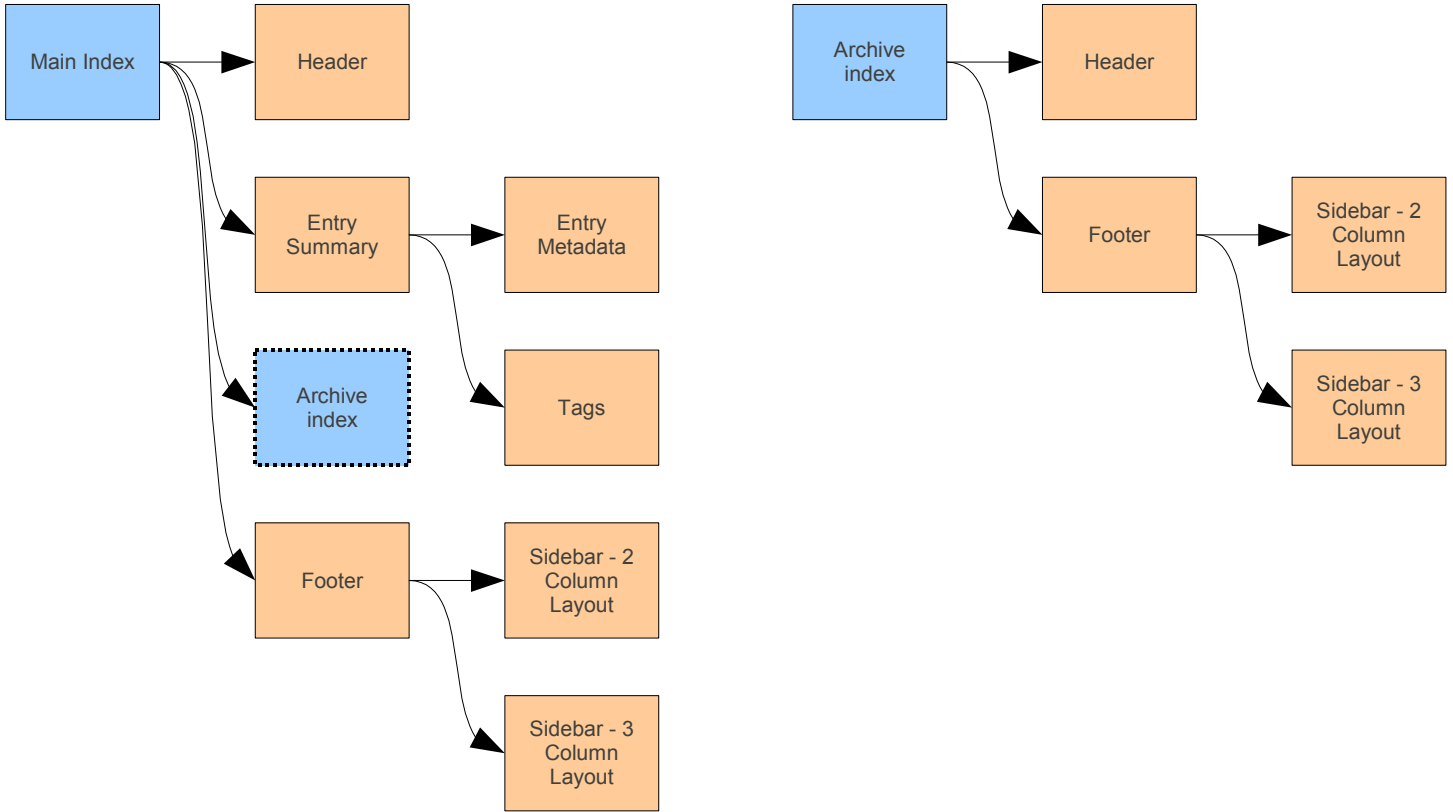

## Full Template List

Archive index	Atom	JavaScript	Main Index	RSD	RSS	Stylesheet - Base Theme	Stylesheet - Main	Index Templates
Entry	Entry Listing	Page						Archive Templates
Categories	Comment Detail	Comment Form	Comments	Entry Detail	Entry Metadata	Entry Summary	Footer	Template Modules
Header	Page Detail	Sidebar - 2 Column Layout	Sidebar - 3 Column Layout	Tags	Trackbacks			
Comment Preview	Comment Response	Dynamic Error	Popup Image	Search Results				System Templates
Calendar	Category List (nested)	Creative Commons	Date-based Author Archives	Date-based Category Archives	Monthly archive dropdown	Monthly archive list	Pages list (nested)	System Templates
Photos	Powered by	Recent comments	Recent posts	Search form	Sign In	Subscribe to feed	Tag cloud (sidebar)	
Technorati Search								

(Dotted outline)

Boxes with a dotted outline indicate links to other template-based pages.

## Index Templates (full)

## System Templates