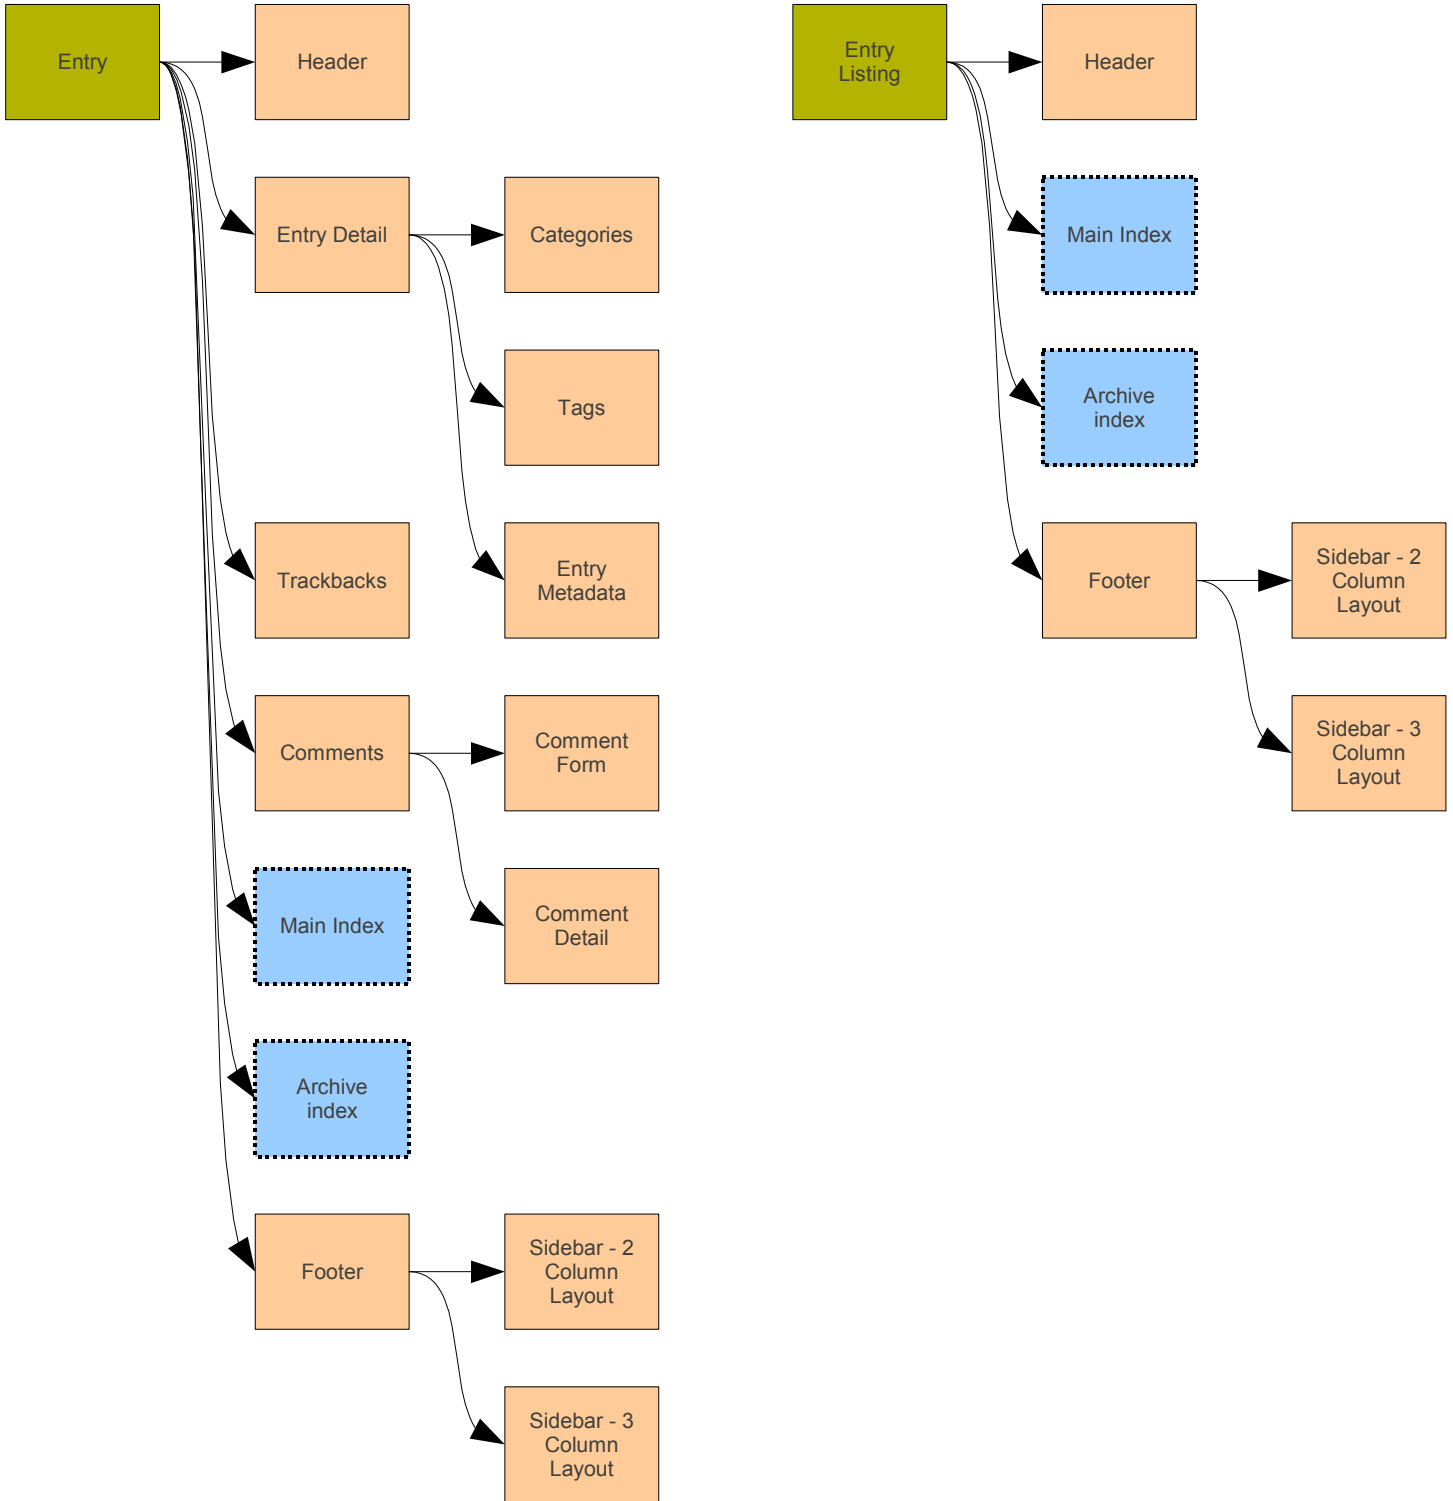

Archive Templates (full)