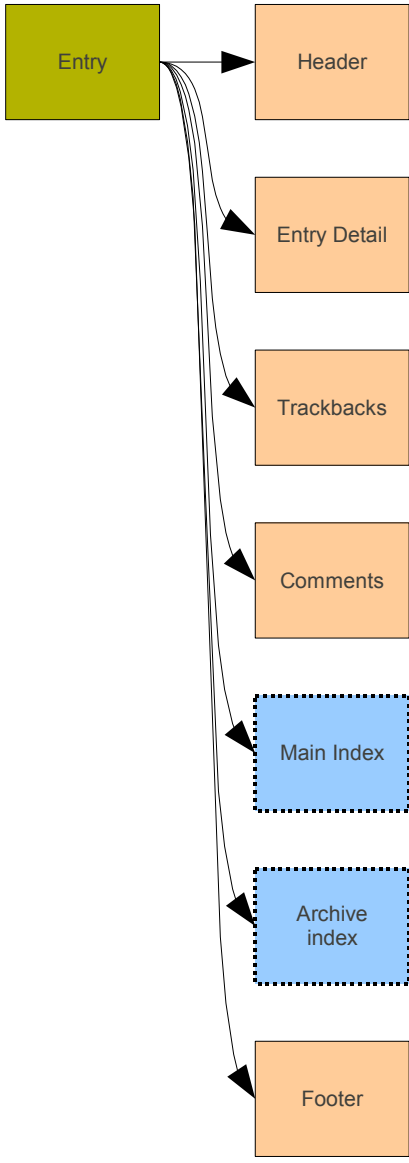

## Full Template List

Archive index	Atom	JavaScript	Main Index	RSD	RSS	Stylesheet - Base Theme	Stylesheet - Main	Index Templates
Entry	Entry Listing	Page						Archive Templates
Categories	Comment Detail	Comment Form	Comments	Entry Detail	Entry Metadata	Entry Summary	Footer	Template Modules
Header	Page Detail	Sidebar - 2 Column Layout	Sidebar - 3 Column Layout	Tags	Trackbacks			
Comment Preview	Comment Response	Dynamic Error	Popup Image	Search Results				System Templates
Calendar	Category List (nested)	Creative Commons	Date-based Author Archives	Date-based Category Archives	Monthly archive dropdown	Monthly archive list	Pages list (nested)	System Templates
Photos	Powered by	Recent comments	Recent posts	Search form	Sign In	Subscribe to feed	Tag cloud (sidebar)	
Technorati Search								

(Dotted outline)

Boxes with a dotted outline indicate links to other template-based pages.

## Index Templates (full)

## System Templates